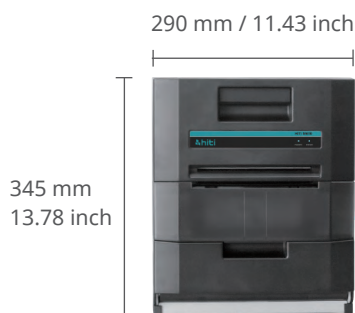

Roll Type Printer

M610

■ Specifications

Model Name	M610
Print Technology	Dye Sublimation
Resolution	300dpi continuous tone
Print Mode	Standard Mode / Fine Mode
Print Size	6x4" (152x102 mm) 6x8" (152x203 mm)
Prints Per Roll	6x4" : 750 prints/roll (2 rolls/ctn) 6x8" : 375 prints/roll (2 rolls/ctn)
Print Speed (in running)	6x4" (152x102 mm) | Approx. 14 sec 6x8" (152x203 mm) | Approx. 23 sec
Surface Finishing	Glossy (Default), Matte
Maximum Print Length	8" (6x8"/ 152x203 mm)
Operation System	WinXP, Win7, Win8, Win10 macOS X v. 10.6 or above
Interface	USB 2.0
Power	AC100-240V, 50-60Hz
Dimension (WxHxD)	290x345x375 mm / 11.43x13.78x14.76 inch
Net Weight (Body Only)	Approx. 15kg/ 33lbs
Certifications	CE, FCC, UL, CCC, NOM
Operation Temperature	10°C~35°C (50°F~95°F)
Optional Accessories	Output paper tray

Specifications are subject to change without prior notice.

■ Dimension

■ Service & Support Centers

Taiwan (Headquarters)

HiTi Digital, Inc.
9F., No.225, Sec. 3, Beixin Rd., Xindian Dist.,
New Taipei City 231, Taiwan (R.O.C.)
TEL: +886-2-2912-6268
FAX: +886-2-2912-6118
www.hiti.com

China

HiTi Digital Suzhou, Inc.
Room 1701, No. 381, Suzhou Ave. East,
Suzhou Industrial Park, Suzhou City,
Jiangsu Province, China
TEL: +86-512-82281688-2195
FAX: +86-512-82281690

North America

HiTi Digital America, Inc.
675 Brea Canyon Rd., Suite 7 Walnut, CA 91789, U.S.A.
TEL: +1-844-319-0099, +1-909-594-0099
FAX: +1-909-598-0011

Latin America

HiTi Digital, Inc. Oficina de Enlace en México
Pilares 506 Col. Del Valle Del. Benito Juárez CDMX
03100 MÉXICO
TEL: +52 (55) 7587-4057, +52 (55) 7587-4058,
+52 (55) 7587-4059, +52 (55) 7587-4060
FAX: +1-925-2622375

Europe

HiTi Digital Europe S.r.l
Via Walter Marcobi 4, 21100 Varese, Italy
TEL: +39 332 176 5314 / 332 176 5312 (Technical Support)
FAX: +39 332 176 5315

Singapore

HiTi Digital Singapore Pte Ltd
No. 237 Alexandra Road, #05-14, The Alexcier Singapore 159929.
TEL: +65-6475-1885 / FAX: +65-6475-2281

HiTi Digital, Inc.

Copyright ©2019 HiTi Digital, Inc. All Rights Reserved.
macOS is a trademark of Apple Inc.
All other trade names and trademarks are properties of their respective owners.