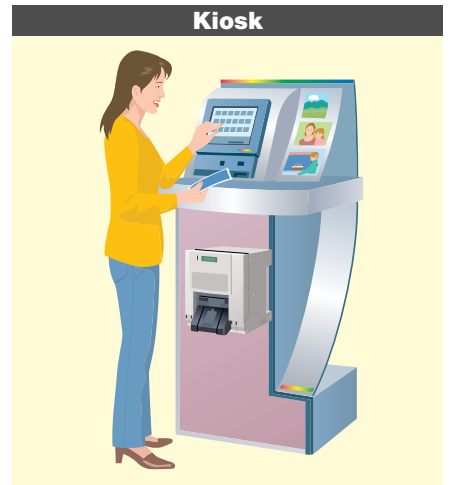

Sony sets a new standard in digital photofinishing - boost your business with the high-speed Sony UP-DR150/3

Sony is proud to introduce its new, state-of-the-art Digital Photo Printer, the UP-DR150. With a powerful combination of outstanding speed and superb quality, the UP-DR150 has advanced to a new level of digital photofinishing.

The UP-DR150 achieves the high speed of approximately 7 seconds for a 10 x 15 cm (4 x 6 inch) print. What's more, the throughput is also enhanced: it produces 440 10 x 15 cm (4 x 6 inch) prints per hour effectively*.

Although it is generally difficult to satisfy both speed and quality, Sony's UP-DR150 has succeeded in attaining exceptional speed without degrading its unparalleled print quality. Incorporating Sony Dye sublimation technology and high-quality "Print by Sony" media, the UP-DR150 delivers unmatched image quality that your customers have come to expect from Sony.

With the high performance of both speed and quality, the UP-DR150 will greatly contribute to your business and customer satisfaction, making it the unrivaled choice for digital photo-printing services.

*The result may vary upon printing conditions.