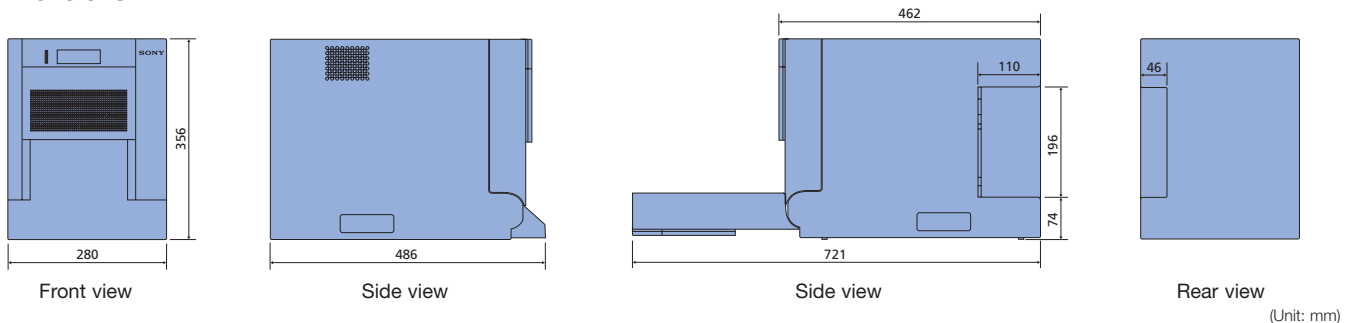

Gray balance adjustment capability

Using the printed gray balance chart, the neutral gray color can be specified easily. The UP-DR150 distinguishes between delicate gray colors and reproduces the required color.

Real-time monitoring

The UP-DR150 also offers real-time monitoring of the remaining number of prints, the total number of prints, the printer status, and any error status.

SPECIFICATIONS

UP-DR150/3	
Printing method	Dye sublimation thermal transfer
Resolution	334 dpi
Gradation	256 level (8 bits) each for Yellow, Cyan, Magenta
Image pixels transferred	2UPC-R153H: 1210 x 1728 dots 2UPC-R154H/PC: 1382 x 2048 dots 2UPC-R155H: 1728 x 2380 dots 2UPC-R156H: 2048 x 2724 dots
Paper size	2UPC-R153H: 89 x 127 mm (3.5 x 5 inches) 2UPC-R154H/PC: 102 x 152 mm (4 x 6 inches) 2UPC-R155H: 127 x 178 mm (5 x 7 inches) 2UPC-R156H: 152 x 204 mm (6 x 8 inches)
Printing time	2UPC-R153H: approx. 7 seconds 2UPC-R154H/PC: approx. 7 seconds 2UPC-R155H: approx. 13 seconds 2UPC-R156H: approx. 15 seconds
Spool memory	For additional one picture
Interface	Hi-Speed USB (USB2.0)
Power requirements	AC 100 to 240 V, 50/60 Hz
Power consumption	5 to 2.5 A max.
Operating temperature	5 °C to 35 °C (41 °F to 95 °F)
Operating humidity	20% to 80%
Dimensions	280 (W) x 356 (H) x 462 (D) mm (11 1/8 x 14 1/8 x 18 1/4 inches) (including the maximum projecting parts)
Mass	20 kg (44 lb 2 oz)
Safety standards	UL60950-1, CSA C22.2 No. 60950-1 (cUL) (UC), EN60950-1 (CE)
Supplied accessories	Paper Tray (1), Paper Holders (2), Power Cord (1), Ferrite Core (1), CD-ROM (including driver software, on-line manual) (1), Operation Manual (1), Software License Agreement (1), Warranty Card (1), Service and Customer Support Info (2)

Dimensions

Distributed by

OPTIONAL ACCESSORIES

Self-Laminating Color Printing Pack

2UPC-R153H
9 x 13 cm (3.5 x 5 inch)
Contents: Paper roll for 610 prints x 2
Ink ribbon x 2

2UPC-R154H
10 x 15 cm (4 x 6 inch)
Contents: Paper roll for 550 prints x 2
Ink ribbon x 2