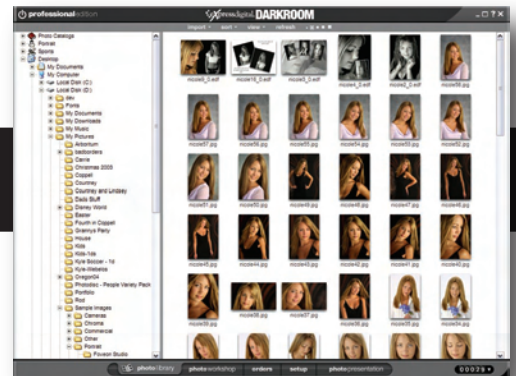

Digital Everyday
Your workflow. Our software.

expressdigital.
DARKROOM™

Manage your daily photography workflow with software that is creative as you are.

Choose the ExpressDigital Darkroom software that best fits your business:

coreedition

Ideal for Emerging Professionals, Advanced Amateurs or Digital Enthusiasts

- Manage and archive images
- Edit and enhance photos
- Apply and make graphic templates
- Create limitless print packages
- Show customer presentations
- Print to Windows printers
- Sell photos on-line with ExpressDigital PhotoReflect.com®
- Print to professional labs with ExpressDigital Labtricity®

professionaledition

Excellent for Portrait, Wedding, Sports and Event Photographers

Core Edition, plus these powerful professional features:

- Shoot greenscreen
- Retouch Workshop including clone, blemish, paint, dodge, burn, sharpen, blur, colorize and more
- Direct capture from the industry's leading digital cameras
- Print to dye-sub, mini-labs and hot folders
- Print to file with user defined raster printing
- Scale to any size studio using networking capabilities

assemblyedition

Perfect for School, Team Sports and Group Photographers

Professional Edition, plus these specialized features:

- Supports 9 different flexible group photography workflows
- Bar code for quick data entry
- Auto print order envelopes, slate cards and shoot sheets
- Synchronize data from multiple field computers
- Auto create yearbook CD's and print ID cards