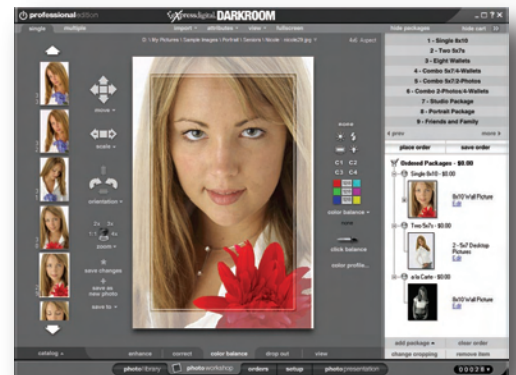

professionaledition

Excellent for Portrait, Wedding, Sports and Event Photographers

Core Edition, plus these powerful professional features:

- Shoot greenscreen
- Retouch Workshop including clone, blemish, paint, dodge, burn, sharpen, blur, colorize and more
- Direct capture from the industry's leading digital cameras
- Print to dye-sub, mini-labs and hot folders
- Print to file with user defined raster printing
- Scale to any size studio using networking capabilities

assemblyedition

Perfect for School, Team Sports and Group Photographers

Professional Edition, plus these specialized features:

- Supports 9 different flexible group photography workflows
- Bar code for quick data entry
- Auto print order envelopes, slate cards and shoot sheets
- Synchronize data from multiple field computers
- Auto create yearbook CD's and print ID cards