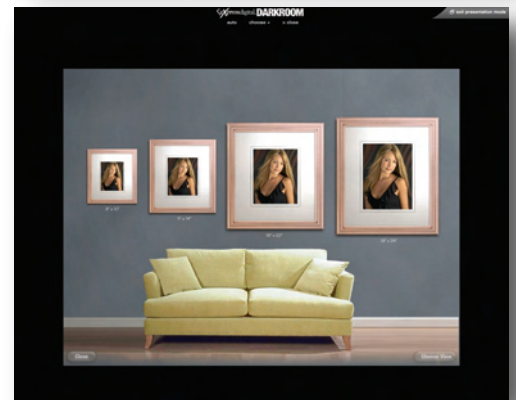

Digital Everyday
Your workflow. Our software.

expressdigital.
DARKROOM™

Manage your daily photography workflow with software that is creative as you are.

Choose the ExpressDigital Darkroom software that best fits your business:

coreedition

Ideal for Emerging Professionals, Advanced Amateurs or Digital Enthusiasts

- Manage and archive images
- Edit and enhance photos
- Apply and make graphic templates
- Create limitless print packages
- Show customer presentations
- Print to Windows printers
- Sell photos on-line with ExpressDigital PhotoReflect.com®
- Print to professional labs with ExpressDigital Labtricity®

professionaledition

Excellent for Portrait, Wedding, Sports and Event Photographers

Core Edition, plus these powerful professional features:

- Shoot greenscreen
- Retouch Workshop including clone, blemish, paint, dodge, burn, sharpen, blur, colorize and more
- Direct capture from the industry's leading digital cameras
- Print to dye-sub, mini-labs and hot folders
- Print to file with user defined raster printing
- Scale to any size studio using networking capabilities

assemblyedition

Perfect for School, Team Sports and Group Photographers

Professional Edition, plus these specialized features:

- Supports 9 different flexible group photography workflows
- Bar code for quick data entry
- Auto print order envelopes, slate cards and shoot sheets
- Synchronize data from multiple field computers
- Auto create yearbook CD's and print ID cards