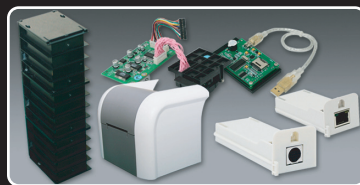

Wide-range & Field Upgradable Encoding Options

- Contact smart IC chip encoding module
- Contactless (RFID) encoding module
- Magnetic stripe card encoding module

Other Flexibilities

- Flipper module
- Ethernet connection module
- High capacity input hopper (400 cards loader)

Photo Color
Enrichment

Natural skin-tone

Photo Realistic Quality at Direct-to-Card
Dye Sublimation Technology

Optional Add-on Modules

Free Bundled Software

CS-200e

Specification

Model	• HiTi ID card printer CS-200e
Print Technology	• Dye Sublimation (Direct-to-card)
Print Capability	• Edge-to-edge printing • One-sided or dual-sided printing ¹ • Full color (YMCKO) and monochrome printing
Print Resolution	• 300dpi
Display	• LCM (Liquid Crystal Monitor)
Memory	• 32MB
Print Speed ²	• Full color printing (YMCKO) up to 180 cards per hour • Monochrome black printing up to 1400 cards per hour
Card Format	• CR-80 ISO7810 (53.98mm x 85.60mm) Thickness from 0.25mm~1.0mm (10mil~40mil)
Input Capacity	• 100 cards (0.76mm / 30mil)
Output Capacity	• 50 cards (0.76mm / 30mil)
Supported OS	• Windows 2000, XP, Vista, Windows 7 (32/64-bit)
Bundled Software	• CardDésirée CS
Printer Dimension	• 197.8mm(W) x 354mm(L) x 204(H)mm
Printer Net Weight	• 4.9kg / 10.8lbs (print media excluded)
Operating Condition	• 15~32 °C (59~89.6°F), 20~75% RH non-condensing
Print Media	• Full panel YMCKO 400 roll (Ribbon only), 16 rolls in a carton • 1/2 panel YMCKO 560 roll (Ribbon only), 16 rolls in a carton • Monochrome Resin Black 1000 roll (Ribbon only), 16 rolls in a carton
Optional Encoding Modules	• Contact smart IC chip encoding module • Contactless (RFID) encoding module (ISO 14443A & B, ISO 15693) • Magnetic stripe card encoding module (ISO 7811 Hi-co/Low-co)
Other Options & Accessories	• Flipper module • High capacity input hopper (400 cards loader) • Ethernet TCP-IP connection module - Availability to be updated • Cleaning roller (Dust arrester excluded) - Availability to be updated