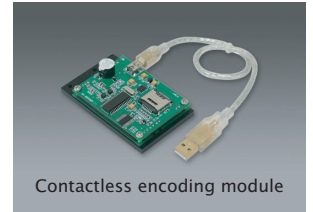

CS-200e

HiTi Card Printer

Productivity and Versatility
Ideal Solution for ID Card Issuance

Outstanding Design

- High speed printing engine
- Uptime increasing with less staff interruption
- Wide-range, optional encoding modules
- Intuitive user interface
- Compact and lightweight body
- Low noise in service

Optional Modules

Flipper module

High capacity input hopper

Contact Smart IC chip encoding module

Ethernet module

Magnetic stripe card encoding module

Contactless encoding module

Accessories