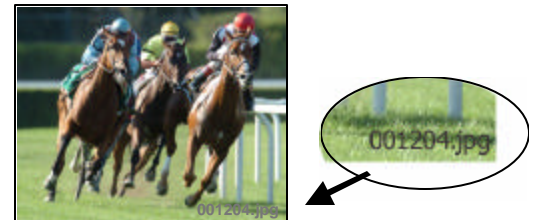

Automatically Add File Name

-Event Photography

-Shoot at events and print instantly

-Santa Photos

-Have the photos printed while still on Santa's Lap

-Batch Printing

-Edit photos and then print entire jobs automatically. Images are resized and rotated automatically. Just place the images in the hot folder manually, through a network, or wirelessly. Its that easy.